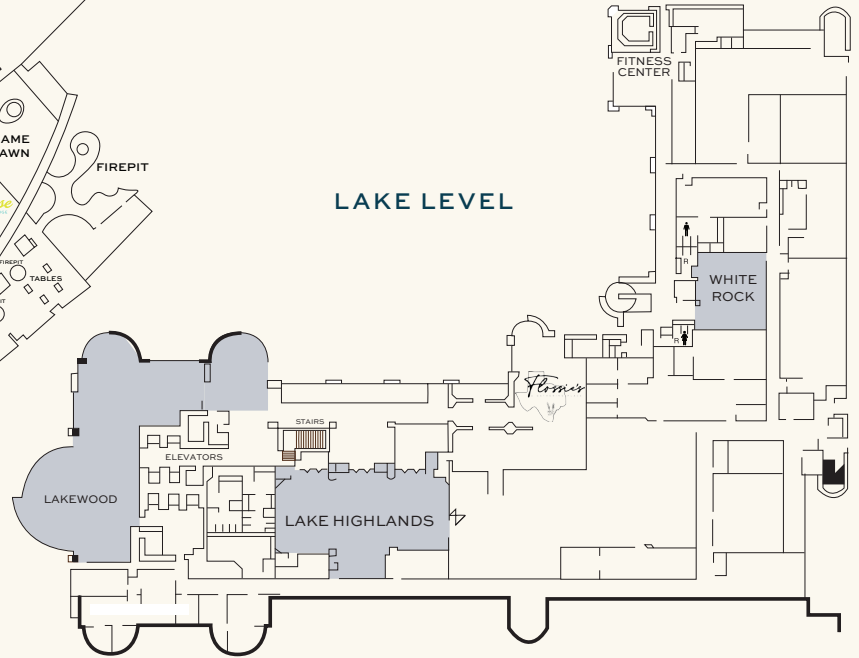

LAKE LEVEL

	SQUARE FEET	DIMENSIONS	CEILING HEIGHT	AIRWALLS	THEATER	CLASSROOM 3 PER 6'	CLASSROOM 2 PER 6'	ROUNDS OF 10	RECEPTION	U-SHAPE	HOLLOW SQUARE	EXHIBITS 8' X 10'	EXHIBITS 10' X 10'	CONFERENCE
MEZZANINE LEVEL														
LUNA VISTA	576	24' X 24'	9'	N	40	18	12	30	30	18	24	N/A	N/A	12
HACKBERRY CREEK	576	24' X 24'	9'	N	30	18	12	20	23	12	18	N/A	N/A	12
COTTONWOOD VALLEY	486	24' X 18'	9'	N	40	18	12	20	30	18	24	N/A	N/A	18
WOODHAVEN	425	25' X 18'	9'	N	24	18	12	20	18	15	18	N/A	N/A	18
VALLEY RANCH	425	25' X 18'	9'	N	24	18	12	20	18	18	18	N/A	N/A	18
LAKE LEVEL														
LAKE HIGHLANDS	2736	IRREGULAR	9' 2"	N	96	54	36	60 / 140	72	30	42	N/A	N/A	58
WHITE ROCK	1050	30' X 35'	10'	N	96	45	30	50	72	27	42	N/A	N/A	28
LAKEWOOD	4518	IRREGULAR	8' 10" - 10'	N	180	99	66	80 / 150	135	57	66	14	10	64
OUTDOOR SPACE														
EVENT LAWN	13700	IRREGULAR	OUTDOOR	N	VARIABLES	N/A	N/A	VARIABLES	VARIABLES	N/A	N/A	N/A	N/A	N/A
GAME LAWN	3000	IRREGULAR	OUTDOOR	N	VARIABLES	N/A	N/A	VARIABLES	VARIABLES	N/A	N/A	N/A	N/A	N/A

MEETING ROOM CAPACITIES WERE DETERMINED USING 72" ROUNDS OF 10 (ROUNDS CAPACITY), THREE CHAIRS PER 6'X30" TABLE (U-SHAPE CAPACITY) AND THREE CHAIRS PER 6'X18" TABLE (CLASSROOM CAPACITY) ALLOWING FOR MINIMAL AUDIOVISUAL EQUIPMENT. LAS COLINAS BALLROOM AND MANDALAY BALLROOM CHANDELIER CLEARANCE IS 14'. OUTDOOR SPACE REQUIRES INDOOR BACKUP SPACE FOR INCLEMENT WEATHER. NON-REFUNDABLE FEE APPLIES..