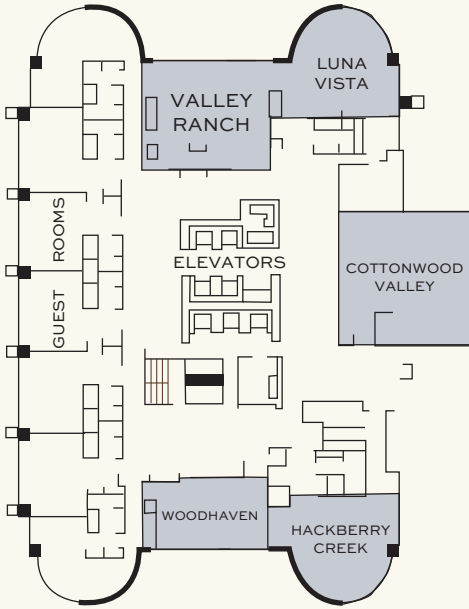

MEZZANINE LEVEL