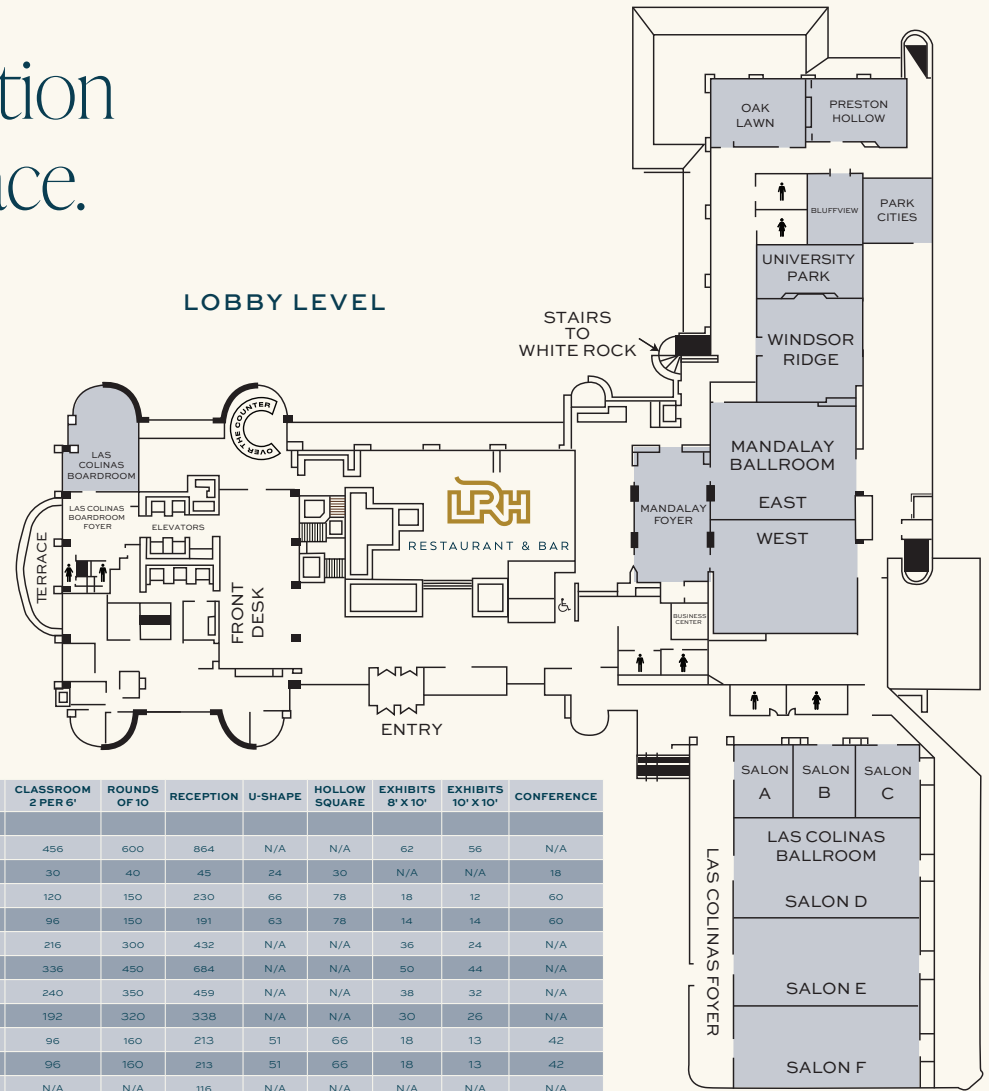

Flexible, Next Generation Event & Meeting Space.

	SQUARE FEET	DIMENSIONS	CEILING HEIGHT	AIRWALLS	THEATER	CLASSROOM 3 PER 6'	CLASSROOM 2 PER 6'	ROUNDS OF 10	RECEPTION	U-SHAPE	HOLLOW SQUARE	EXHIBITS 8' X 10'	EXHIBITS 10' X 10'	CONFERENCE
LOBBY LEVEL														
LAS COLINAS BALLROOM	10650	75' X 142'	14'	Y	1152	684	456	600	864	N/A	N/A	62	56	N/A
SALONS A, B & C (EACH)	825	25' X 33'	14'	Y	60	45	30	40	45	24	30	N/A	N/A	18
SALONS D & E (EACH)	2850	75' X 38'	14'	Y	306	180	120	150	230	66	78	18	12	60
SALON FOR A-C	2400	75' X 32'	14'	Y	255	144	96	150	191	63	78	14	14	60
SALONS A-D OR SALONS E-F	5250	75' X 70'	14'	Y	576	324	216	300	432	N/A	N/A	36	24	N/A
SALONS A-E OR SALONS D-F	8100	75' X 108'	14'	Y	912	504	336	450	684	N/A	N/A	50	44	N/A
SALONS D-E	5700	75' X 76'	14'	Y	612	360	240	350	459	N/A	N/A	38	32	N/A
MANDALAY BALLROOM	5115	55' X 93'	14'	Y	451	288	192	320	338	N/A	N/A	30	26	N/A
MANDALAY EAST	2475	55' X 45'	14'	Y	284	144	96	160	213	51	66	18	13	42
MANDALAY WEST	2475	55' X 45'	14'	Y	284	144	96	160	213	51	66	18	13	42
MANDALAY FOYER	2035	37' X 55'	14'	N	154	N/A	N/A	N/A	116	N/A	N/A	N/A	N/A	N/A
LAS COLINAS BOARDROOM	1160	29' X 40'	10'	N	N/A	N/A	N/A	N/A	30	N/A	N/A	N/A	N/A	16
LAS COLINAS BOARDROOM FOYER	483	23' X 21'	10'	N	N/A	N/A	N/A	N/A	N/A	N/A	N/A	N/A	N/A	N/A
LAS COLINAS BOARDROOM BALCONY	830	IRREGULAR	OUTDOOR	N	N/A	N/A	N/A	30	45	N/A	N/A	N/A	N/A	N/A
WINDSOR RIDGE	1476	36' X 41'	10'	N	144	84	56	90	108	36	48	N/A	N/A	30
UNIVERSITY PARK	588	28' X 21'	10'	N	40	18	12	30	30	15	18	N/A	N/A	12
BLUFFVIEW	414	18' X 23'	10'	N	30	18	12	20	23	15	18	N/A	N/A	12
PARK CITIES	500	20' X 25'	10'	N	40	24	16	20	30	15	24	N/A	N/A	12
OAK LAWN	840	35' X 24'	10'	N	60	45	30	50	45	24	30	N/A	N/A	24
PRESTON HOLLOW	880	36' X 24'	10'	N	76	45	30	50	57	24	36	N/A	N/A	28